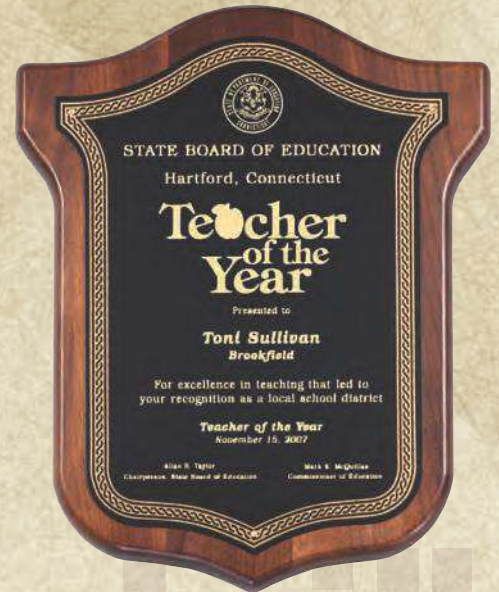

PC582C.....7 X 8 .....59.75

Genuine walnut shield plaque,
black brass steel engraving plate

P243A.....7 1/2 X 10 .....78.00
P243B.....10 X 12 1/2.....96.75

Genuine Walnut Plaques with a Satin Finish.

Genuine walnut shield plaque,
black brass steel engraving plate