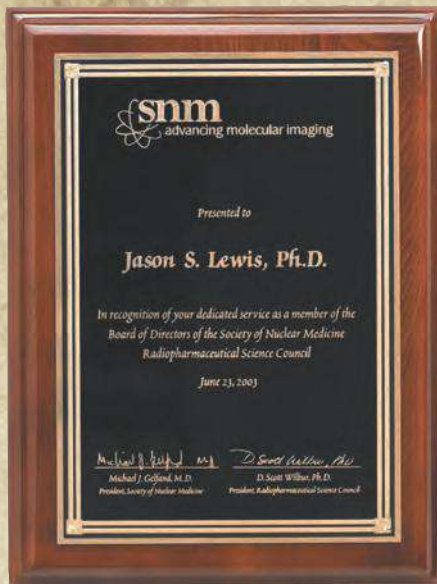

WP204DD.....8 X 10 .....81.25
WP204E.....9 X 12 .....92.75
WP204FF.....12 X 15.....124.50

Walnut piano-finish plaque,
black textured engraving plate silver border