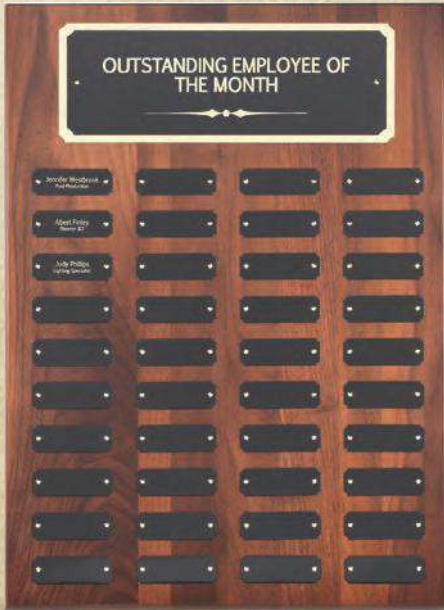

Genuine Walnut Series

Plaque Boards Made From Solid American Walnut

P361.....14 X 20 .....275.00
40 PLATES - 2 1/2 X 7/8