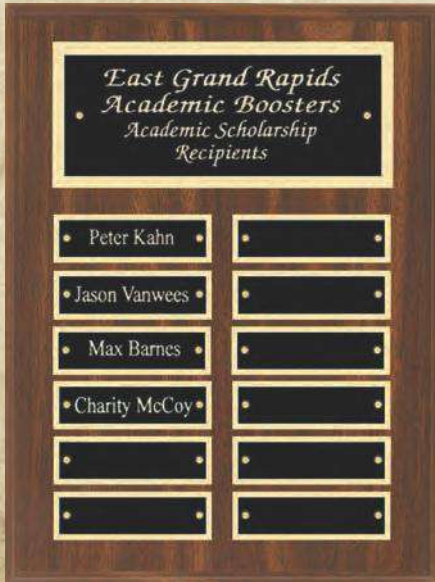

Walnut Finish Series

Plaque Boards With A Walnut Finish

Walnut finish perpetual plaque,
black engraving plates

WF646E.....9 X 12 .....77.75
12 PLATES - 3 1/4 X 1