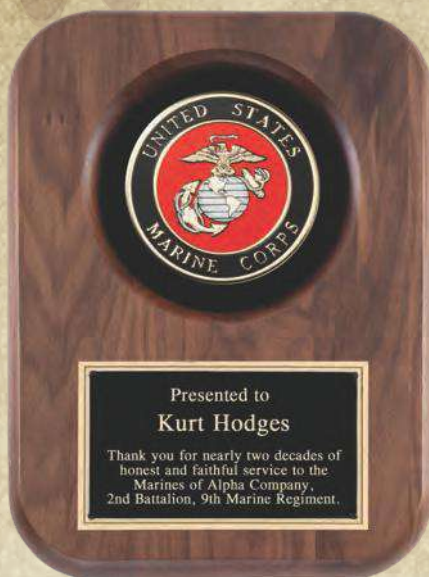

AT53.....9 X 12.....192.25