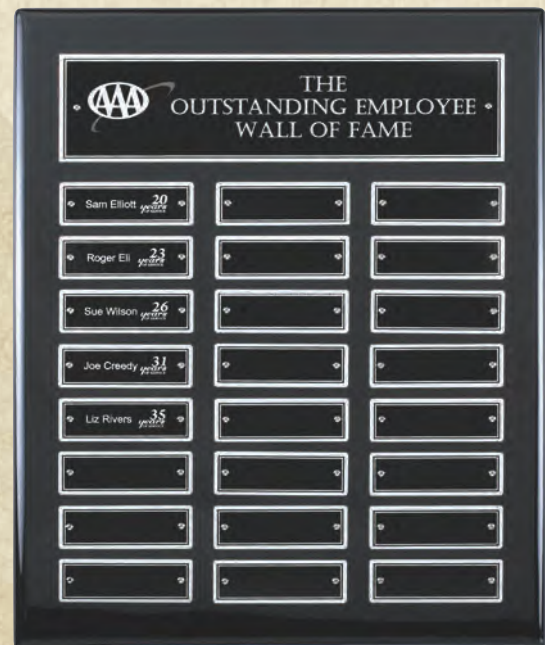

APT510D-S 12 x 15 375.00