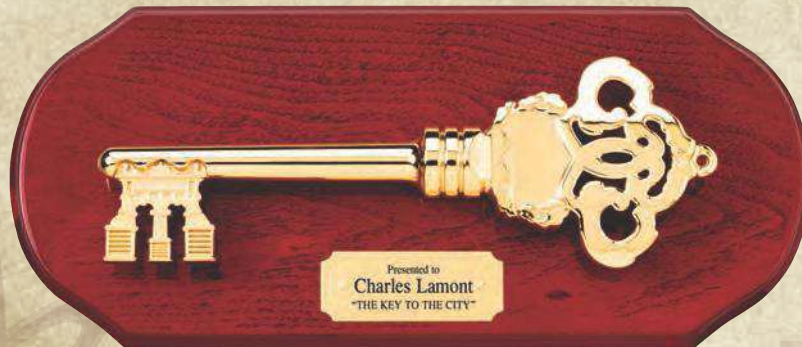

RP228DD.....8 X 10.....86.75  
RP228E.....9 X 12.....99.50

**Plaques with Rosewood and Heavy Lacquer Finish. Heavy Die Cast Mounts.**

Rosewood-piano finish plaque,  
antique bronze finish casting

RP234E.....9 X 12 .....133.25  
RP234FF.....12 X 15.....166.25

Rosewood-piano finish plaque,  
antique bronze finish casting

RP108E.....9 X 12 .....133.25  
RP108FF.....12 X 15.....170.75

## *Key To The City™ Plaque*

Presented to a distinguished guest  
on the steps of city hall or  
honoring an important benefactor in the corporate world,  
this will serve as a lasting acknowledgment  
of their commitment.