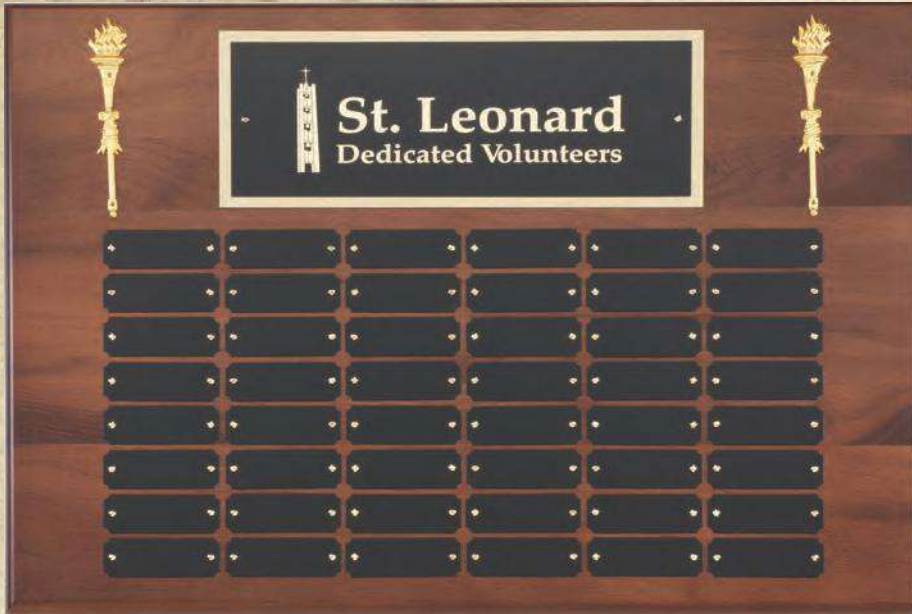

Genuine Walnut Plaques with a Satin Finish.

P362.....20 X 14 .....297.25
48 PLATES - 2 1/2 X 7/8

P397B.....9 X 12 .....108.00
12 PLATES - 2 3/4 X 7/8

Laser Engravable Black Plates. Individually Boxed.