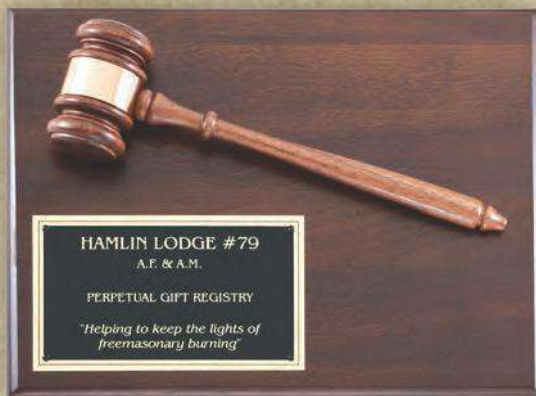

P342B.....12 X 9 .....96.00

Genuine walnut gavel plaque,
walnut gavel, brush brass engraving plate