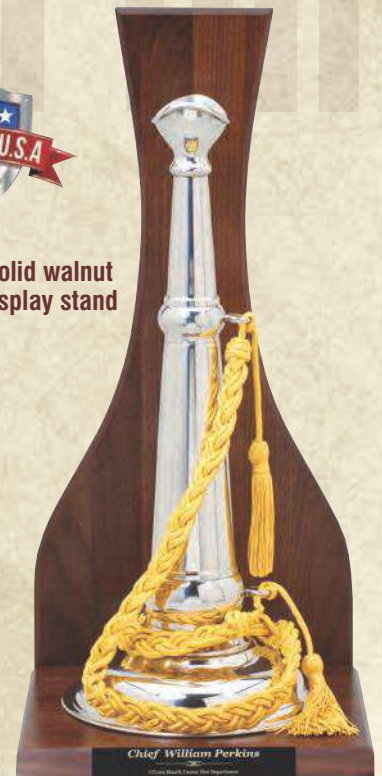

AT13.... 12 ....1023.00

Solid pewter Fire Trumpet  
gold braided cord

AT15.... 8 X 19 ....1020.00

Solid walnut display stand

AT14.... 10 X 22 ....174.75  
STAND ONLY