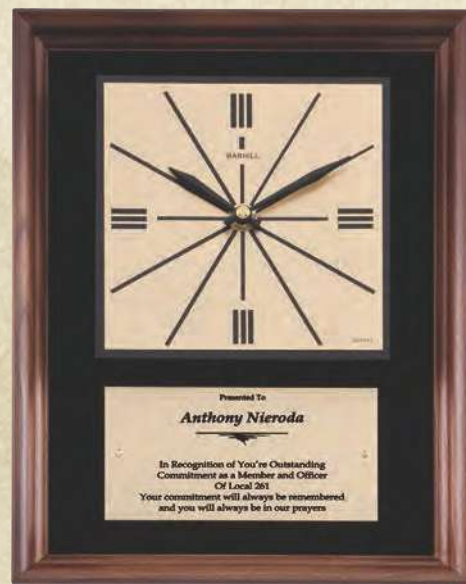

### Genuine Walnut Frames and Boards with Quartz Clock Movement.

Genuine walnut clock plaque,  
classic series clock face

P934.....18 X 12 .....190.00

Genuine walnut clock frame,  
classic series clock face