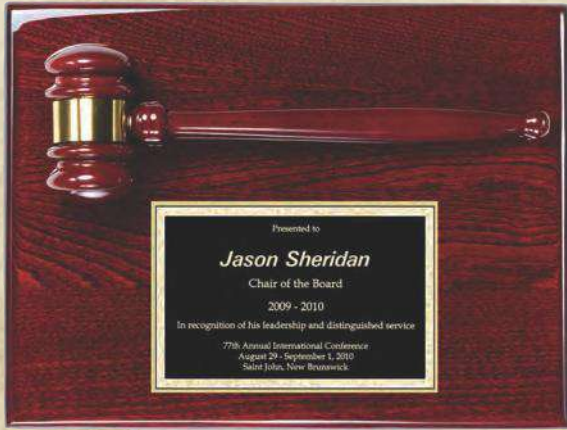

Gavel Plaques & Gifts

High Quality Gavel Plaques & Presentation Sets

Rosewood piano-finish plaque and gavel,
black engraving plate florentine border

AGP-30PL .....12 X 9 .....156.00

Rosewood piano-finish plaque and gavel,
black engraving plate florentine border