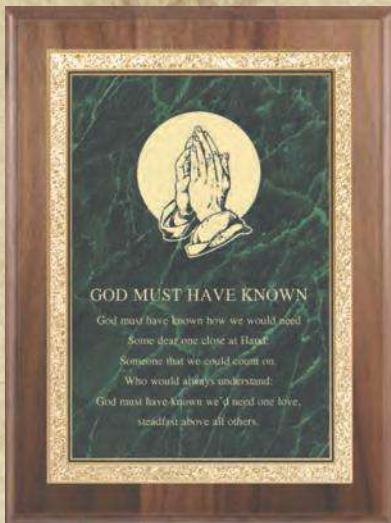

AP37-N.....GREEN 7 X 9 .....65.00
AP38-N.....GREEN 8 X 10 .....75.75
AP39-N.....GREEN 9 X 12 .....98.00

Genuine walnut plaque,
marble engraving plate florentine border