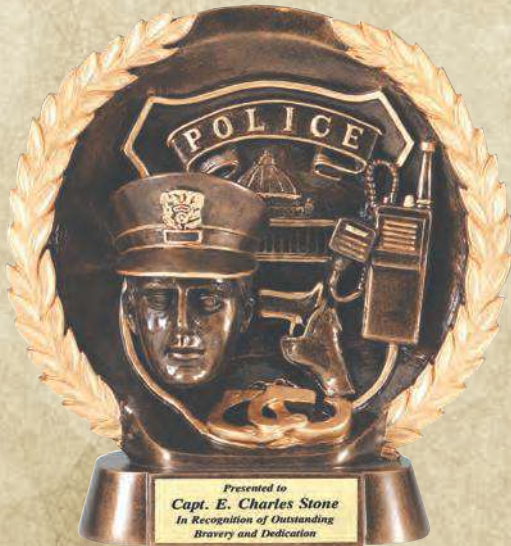

American Tribute

Corporate gifts and Awards

RFH543.....7 1/2.....34.75