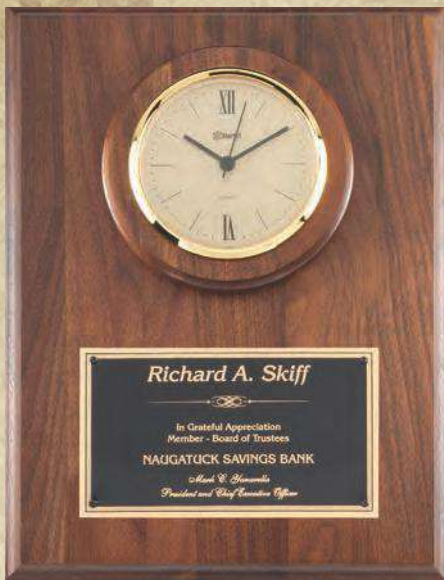

Genuine walnut clock plaque,
contemporary clock face

P940.....9 X 12 .....141.00