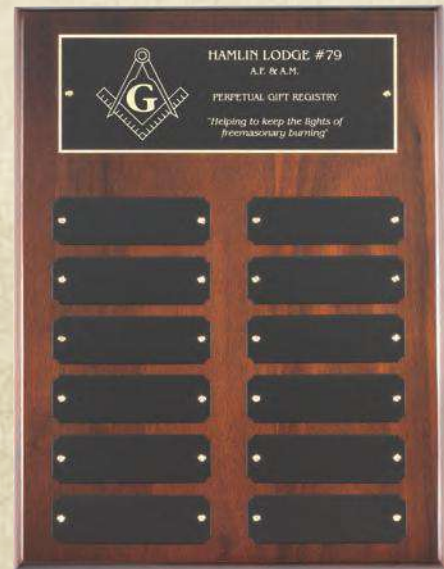

Genuine walnut perpetual plaque with black brass engraving plates

P470B.....9 X 12 .....112.25
12 PLATES - 3 1/4 X 1