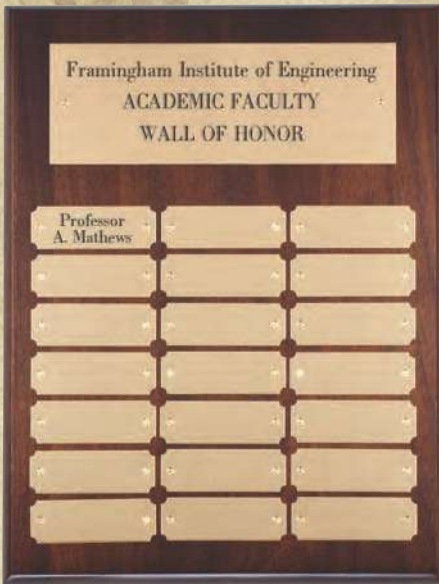

P147.....9 X 12 .....125.00
21 PLATES - 2 1/2 X 7/8