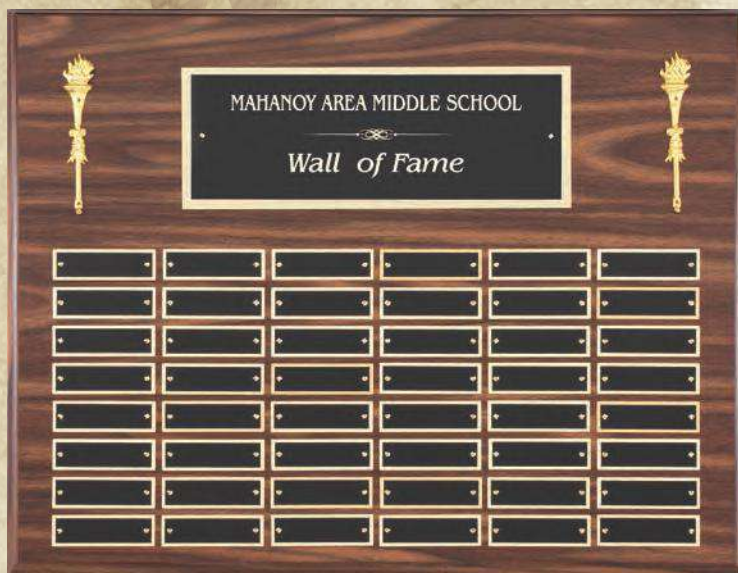

# Walnut Finish Series

plaque boards with a walnut finish

WF120.....24 X 18 .....564.00  
 84 PLATES - 2 3/4 X 7/8  
**Walnut Finish Perpetual Plaques.**

Walnut finish perpetual plaque,  
 black engraving plates