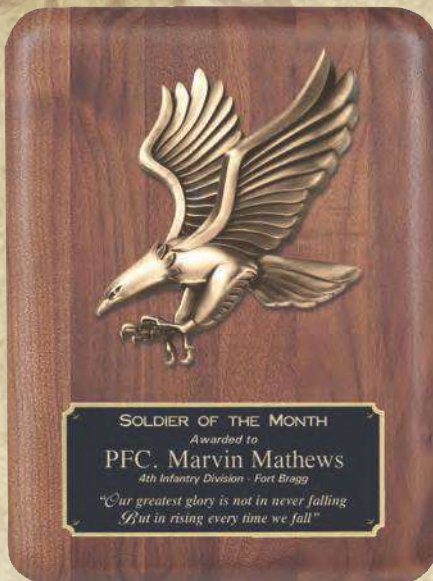

### Genuine Walnut Plaques with a Satin Finish. Heavy Die Cast Mounts.

Solid American walnut plaque, black brass engraving plate

SOLDIER OF THE MONTH  
Awarded to  
**PFC. Marvin Mathews**  
4th Infantry Division - Fort Bragg  
*"Our greatest glory is not in never falling  
But in rising every time we fall"*