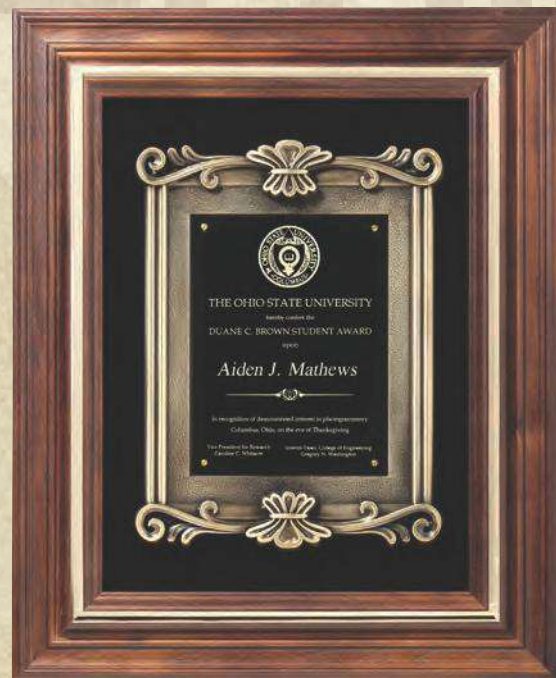

P816B.....12 1/2 X 15 1/2.....271.50
P816C.....14 1/2 X 17 1/2.....305.25

Genuine Walnut Plaques. Laser Engravable Plates. Individually Boxed.