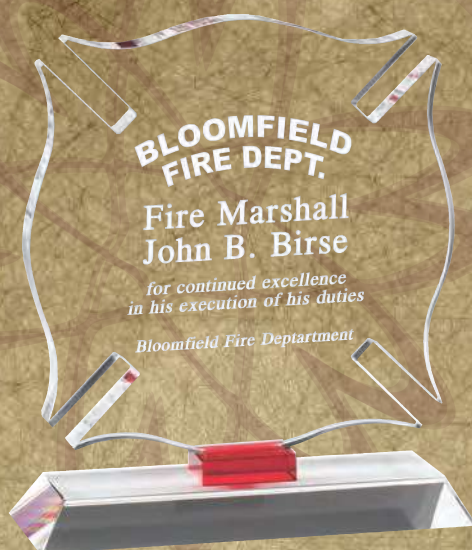

CRY468.....6 1/4 X 7 1/4.....391.00