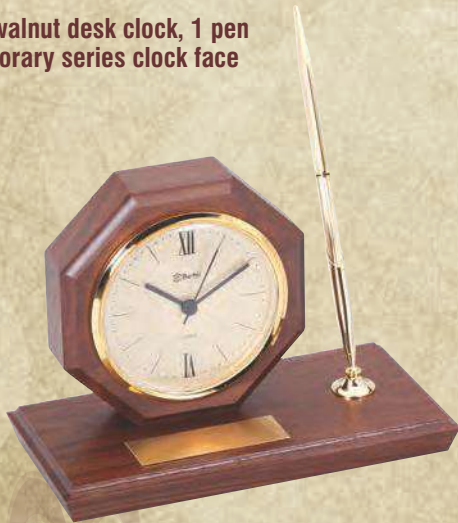

Barhill Gift Collection

Corporate Gifts and Awards

Genuine walnut desk clock, 1 pen contemporary series clock face

P972.....8 X 4 X 6 .....130.25