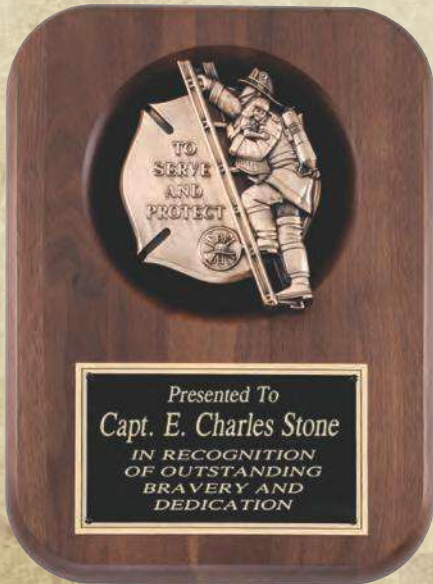

American Tribute

American Hero Series

*Genuine Walnut Plaque with Fireman Casting
Black Brass Engraving Plate*

AT5.....9 X 12.....184.50