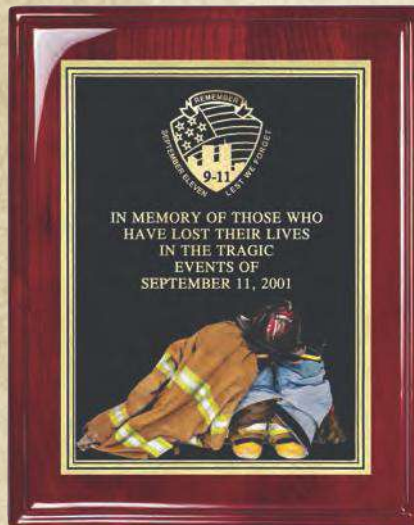

*Rosewood Piano-Finish Plaque
Imprinted Event Engraving Plate*

AT200DD.....8 X 10.....73.50