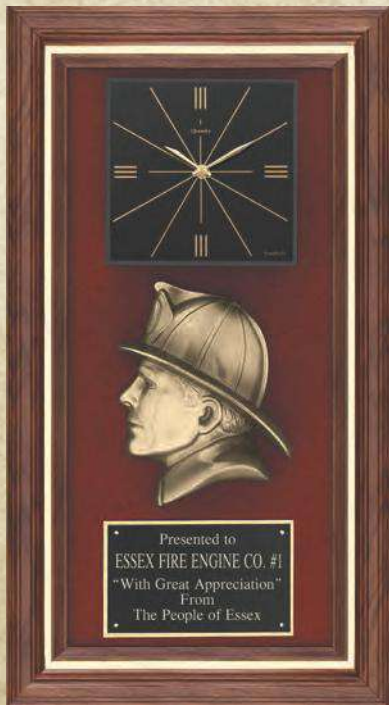

## American Hero Series

AT35.....13 X 24 .....258.50

Genuine walnut plaques quartz clock movement black brass engraving plate

AT36.....18 X 12 .....198.50

Batteries Not Included

*Relief Stamped Fire Department Insignias*