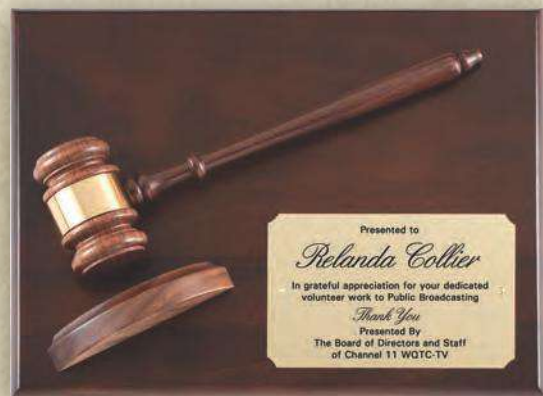

P346.....12 X 9 .....111.00

Laser Engravable Black Plates. Individually Boxed.