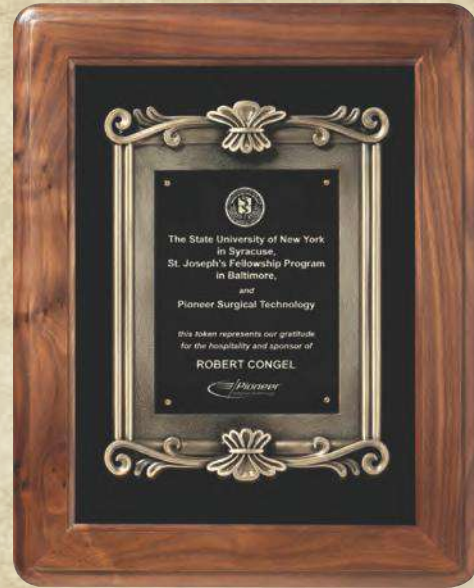

# Genuine Walnut Series

Genuine walnut frame, black velour,  
black engraving plate

RF338B.....12 X 15.....201.75

Genuine walnut frame, black velour,  
black engraving plate

RF340B.....12 X 15.....207.00