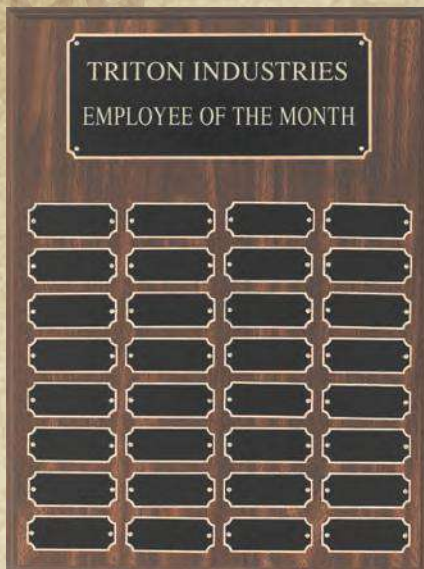

Walnut finish perpetual plaque,
black engraving plates

WF654.....12 X 16 .....283.50
32 PLATES - 2 1/2 X 1