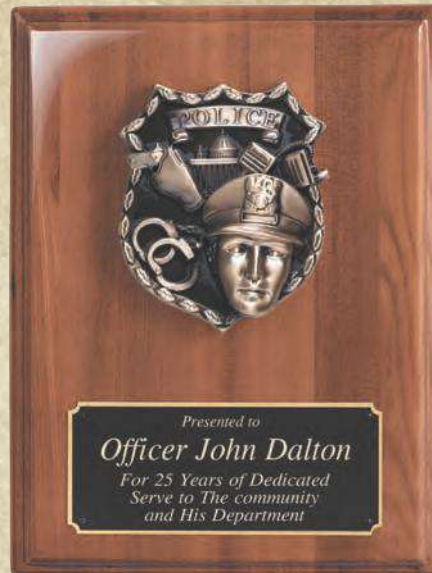

WP226.....9 X 12.....114.00

**Piano Finish Plaques with a Heavy Lacquer and Theme Casting.**

*Rosewood Piano-Finish Plaque  
Imprinted Event Engraving Plate*

*Walnut Piano Finish Plaque with Eagle  
Casting & Black Brass Engraving Plate*