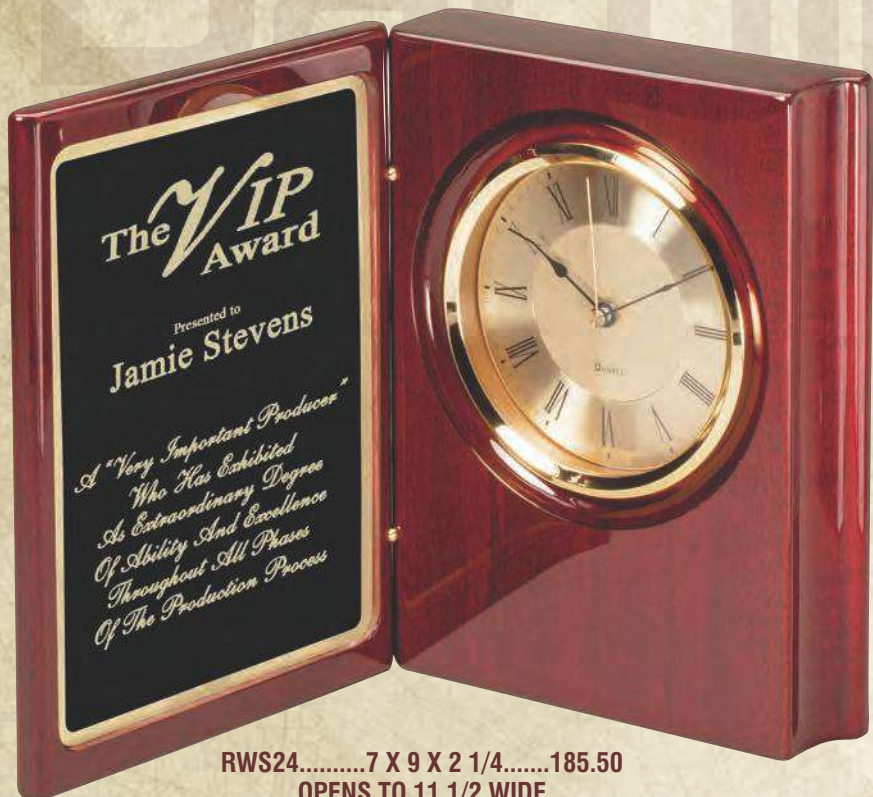

# Barhill Gift Collection

Corporate Gifts and Awards

Rosewood piano finish.  
Diamond-spun dial  
with three hand

Q140.....4 3/4 X 5 1/4 X 2.....90.00  
OPENS TO 7 1/2 WIDE

RWS23.....5 1/2 X 7 1/2 X 2.....152.50  
OPENS TO 9 WIDE

## Clocks and Desk Accessories with Rosewood Piano Finish.

Super size book clock,  
Rosewood piano finish.

Diamond-spun dial  
with three hand movement.

Closed view  
2 1/4" Thick

RWS24.....7 X 9 X 2 1/4.....185.50  
OPENS TO 11 1/2 WIDE