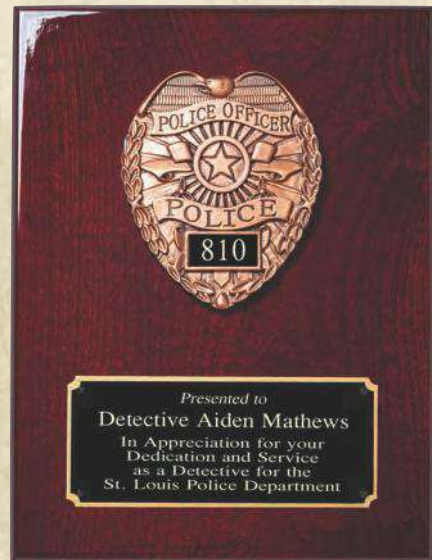

RP151.....9 X 12.....73.00

FIRST RESPONDERS

AMERICA'S HEROES

Rosewood Piano Finish Plaque with Fireman Casting,  
Black Brass Engraving Plate

RP152.....9 X 12.....73.00

Rosewood Piano Finish Plaque with Police Casting,  
Black Brass Engraving Plate