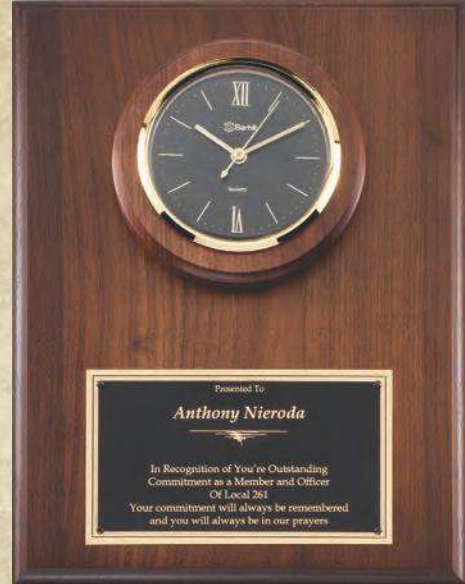

# Genuine Walnut Quartz Clocks

Clock Frames and Boards Made from Solid American Walnut

Genuine walnut clock frame,  
red velour contemporary clock face

P922.....10 X 13 .....162.00

Genuine walnut clock plaque,  
contemporary clock face