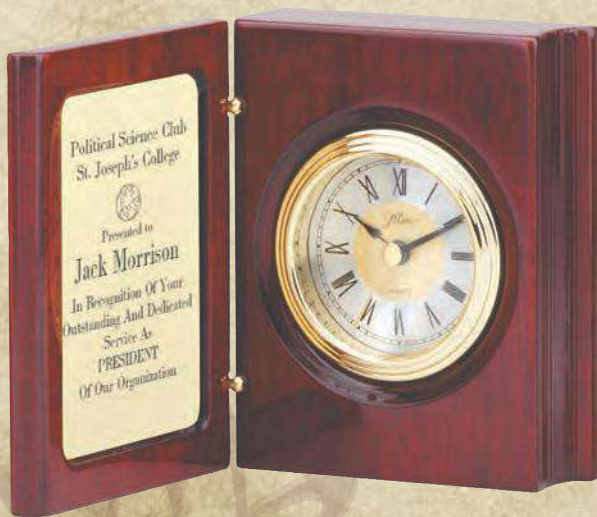

Barhill Gift Collection

Corporate Gifts and Awards

Rosewood piano finish.
Diamond-spun dial
with three hand

Q140.....4 3/4 X 5 1/4 X 2.....90.00
OPENS TO 7 1/2 WIDE