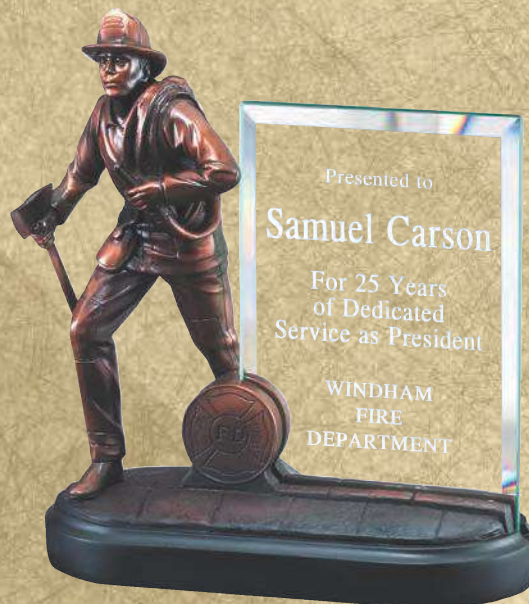

RFB154.....8.....151.50
4" X 6" GLASS