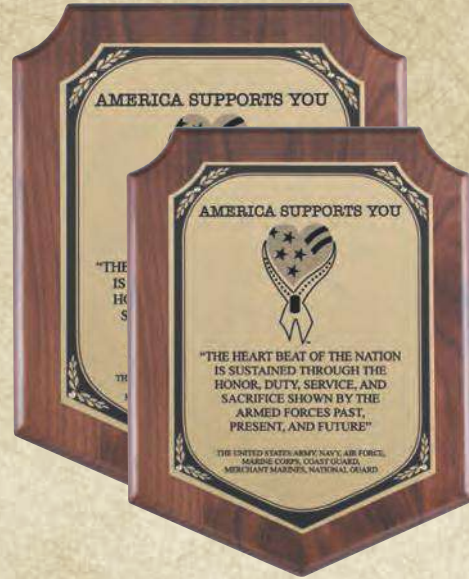

Barhill Classic Series

Plaque Boards Made From Solid American Walnut

PC581C.....7 X 8 .....59.75
PC581D.....8 X 10 1/2.....72.75
PC581E.....9 X 12.....82.75

“Traditional Classics”

PC583D.....8 X 10 1/2.....72.75
PC583E.....9 X 12.....82.75