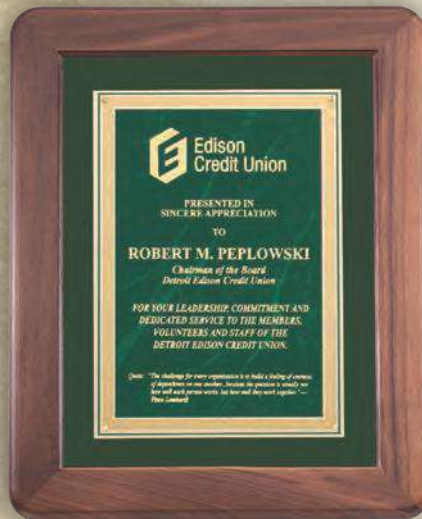

PC601.....9 1/2 X 11 1/2.....129.00
PC601B.....12 X 15 .....144.00

Genuine walnut frame, royal blue velour,
marble gold edge engraving plate