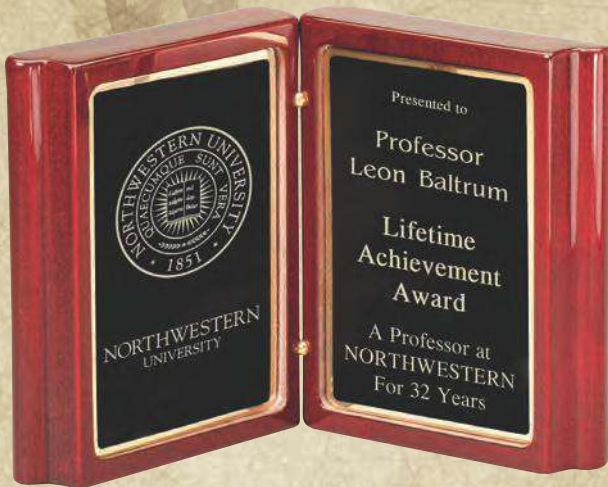

RWS21.....4 3/4 X 5 1/4 X 2.....69.00
OPENS TO 7 1/2 WIDE