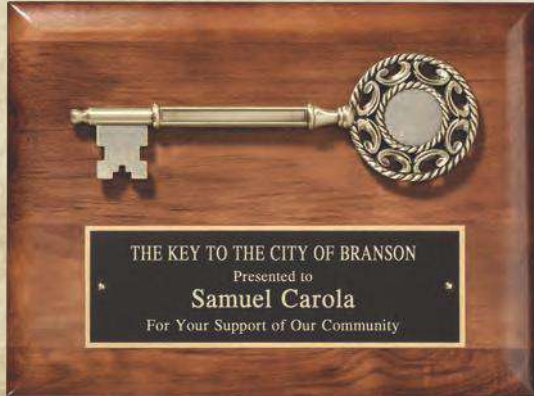

Genuine Walnut Series

Plaque Boards Made From Solid American Walnut

Solid American walnut plaque, black brass engraving plate, heavy die cast mount

THE KEY TO THE CITY OF BRANSON
Presented to
Samuel Carola
For Your Support of Our Community

PC530E.....9 X 12.....115.75

Solid American walnut plaque, black brass engraving plate, heavy die cast mount